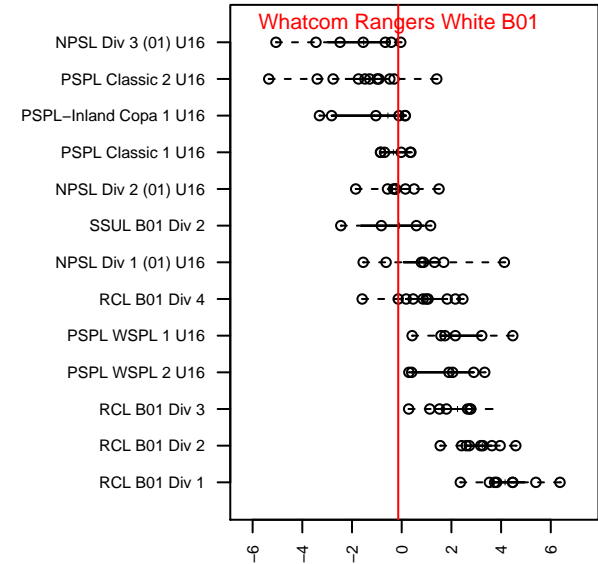

# Whatcom Rangers White B01

Whatcom FC Rangers  
 Bellingham, WA  
 B01 total strength=1276  
 attack=7.22 defense=3.76  
 fall league = RCL B01 Div 4

alt names used:  
 52 Whatcom FC Rangers B01 White  
 33 WFC Rangers B01 White  
 Whatcom FC Ra – BU01 White  
 WFC Rangers B01 White  
 Whatcom FC Ra – BU01 White

Venues played:  
 2016 Baker Blast U15–16  
 2016 Sounders FC Cup BU16 Silver  
 2016 Pacific Coast Challenge COPA U16  
 2016 RCL B01 Div 4  
 2016 WYS Presidents Cup B01 Div 2

**Whatcom Rangers White B01**  
 Dots are actual minus expected GF (blue circles) and GA (red triangles).  
 Blue line is smoothed change in attack strength. Red is smoothed change in defense strength.

**attack and defense variance (black dot)  
relative to other teams  
and top 10 in region**

**attack and defense rating  
relative to others at age  
and all opponents in last 13 months**

**Performance relative to 13 month average**